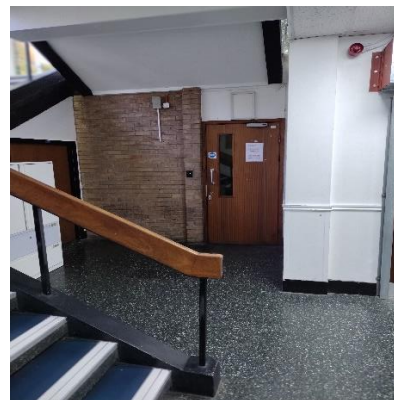

The Junction Sisters Prayer Room

The old Foundation Campus (Priory) building is diagonally opposite the Cathedral steps and adjacent to University Square

Going down the stairway and then turning left, leads to the entrance to the stairway going down to the basement

In the basement, look for the prayer room numbered S09

The Junction sister's prayer room is located in the old Foundation Campus (Priory) building opposite the Cathedral steps and adjacent to University square. Once inside, going down the stairway, to the left is the entrance to the basement. In the basement, the prayer room is located in room S09.